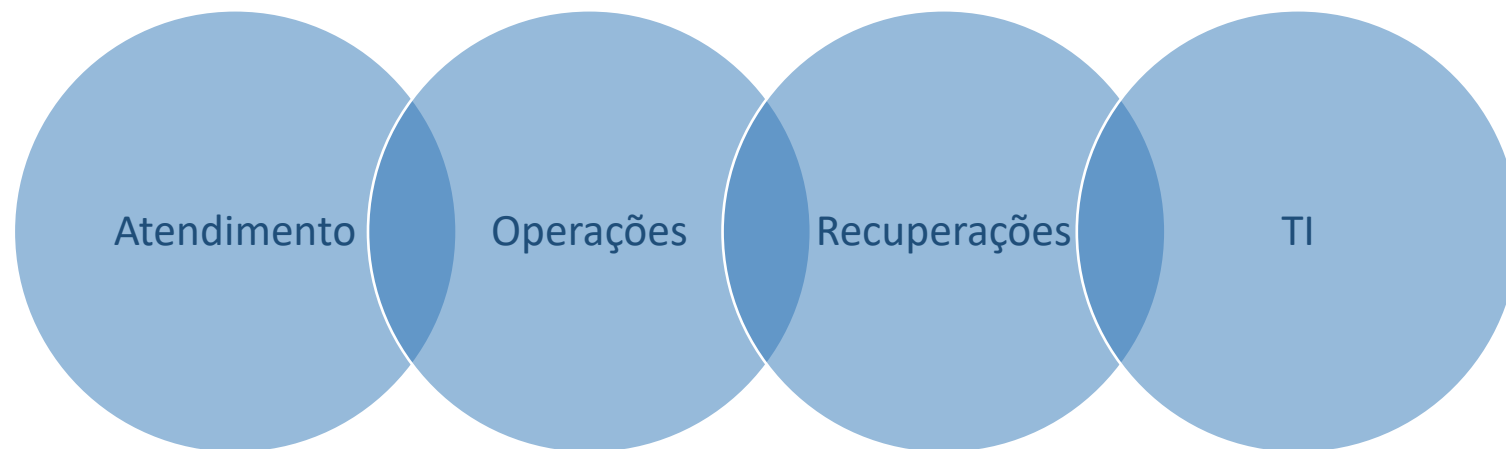

Nossas áreas

Operações
e projetos
PF

SF3